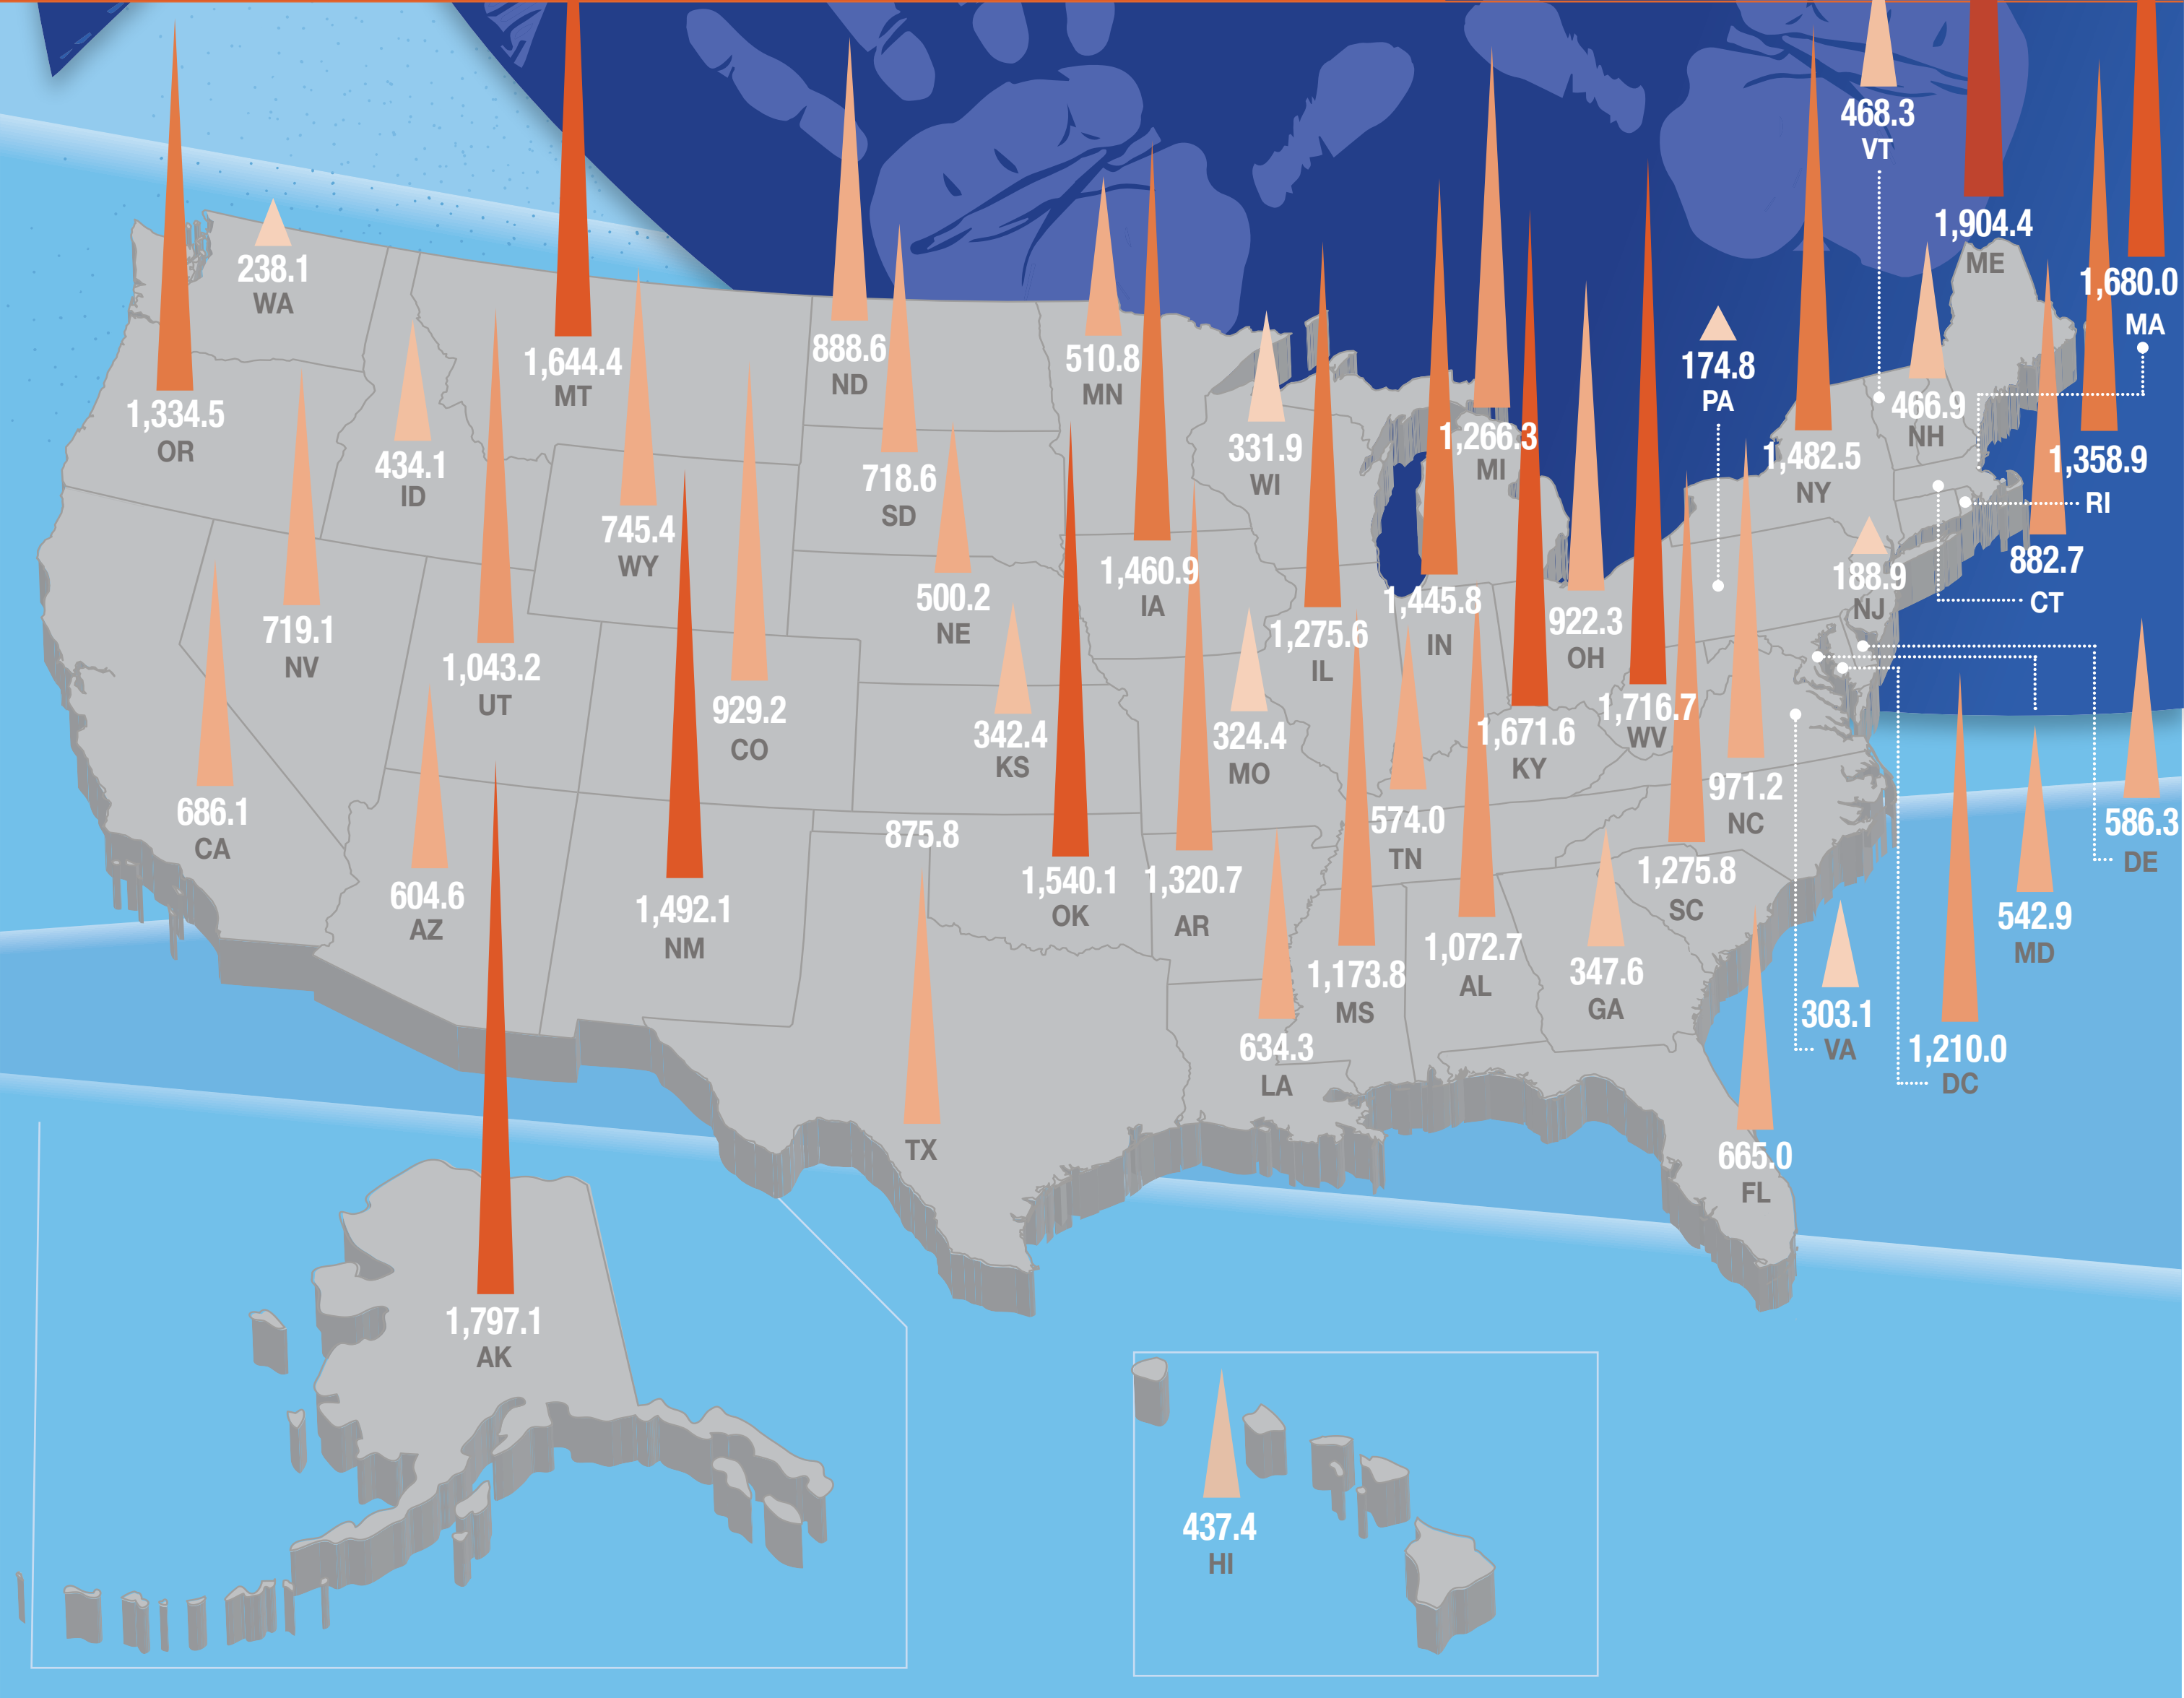

# WHICH U.S. STATES HAVE THE HIGHEST RATE OF Child Abuse Cases?

Rate of Child Abuse Cases per 100,000 People Under 18